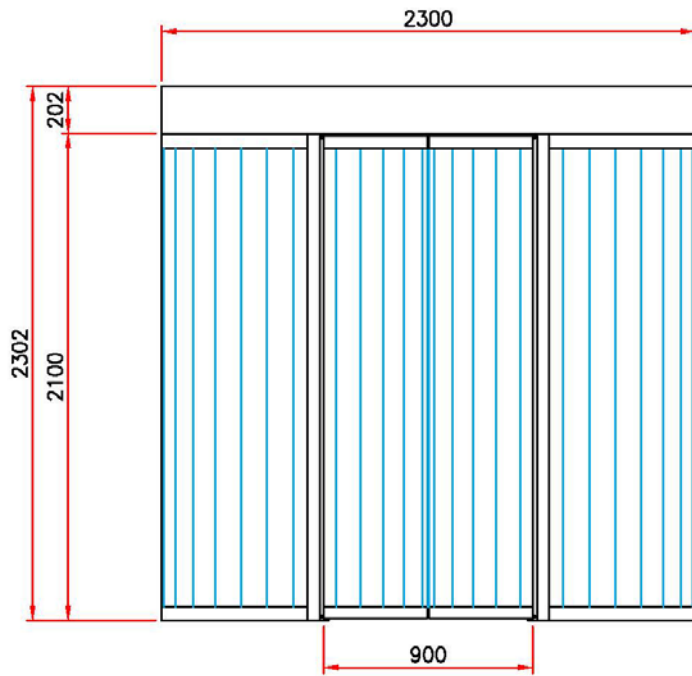

demiDUETTO MD

demiDUETTO