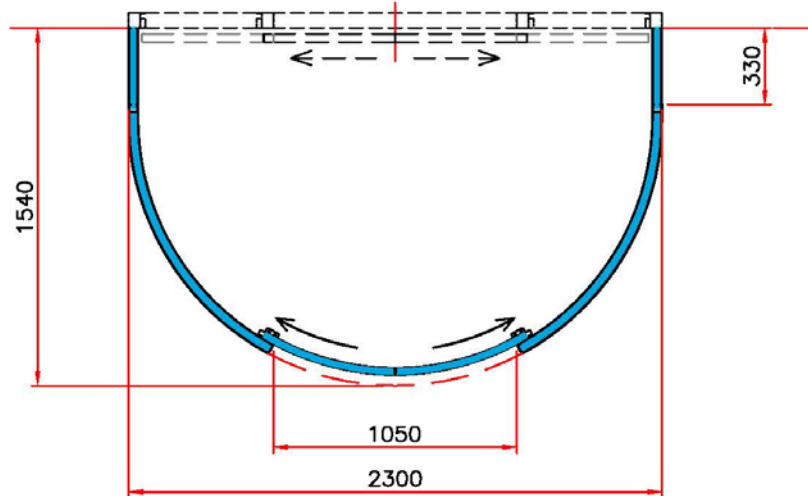

demiDUETTO Maxi