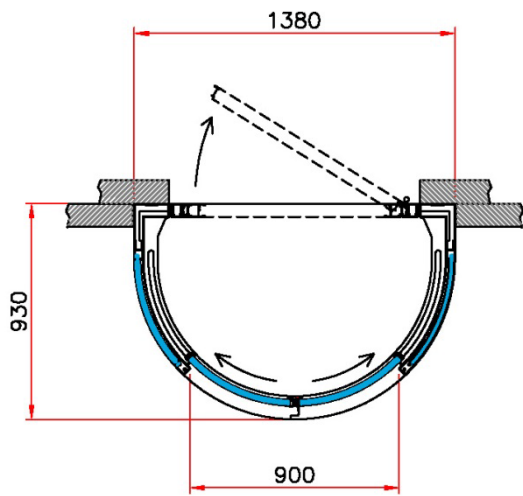

demiDUETTO