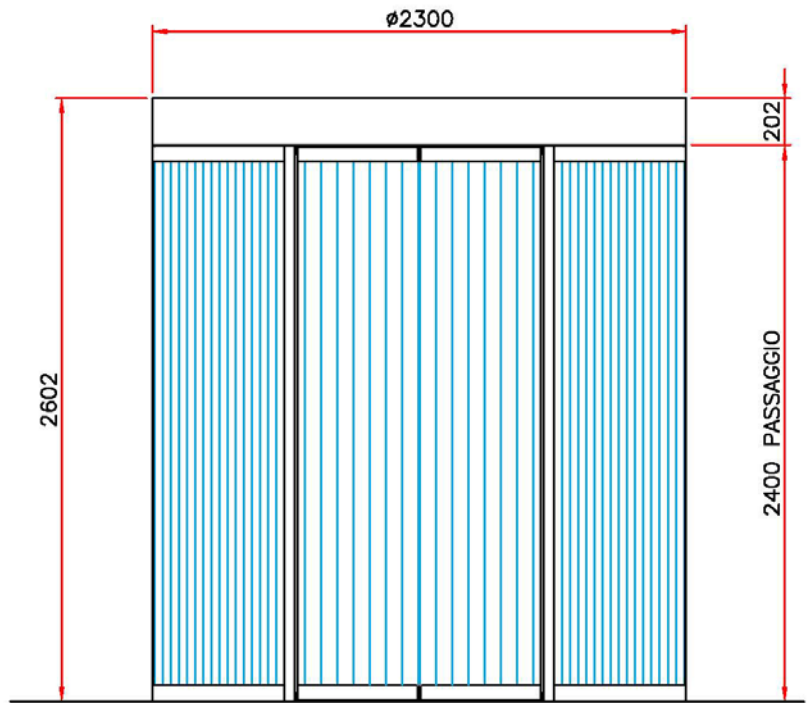

demiDUETTO Maxi