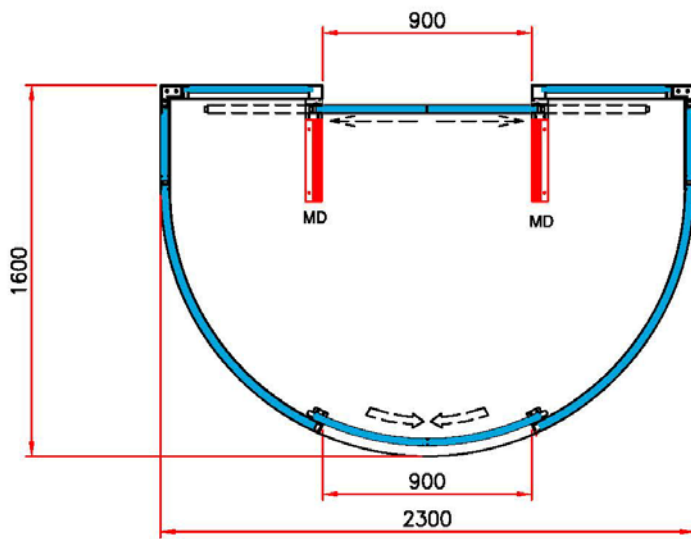

demiDUETTO MD - exterior building