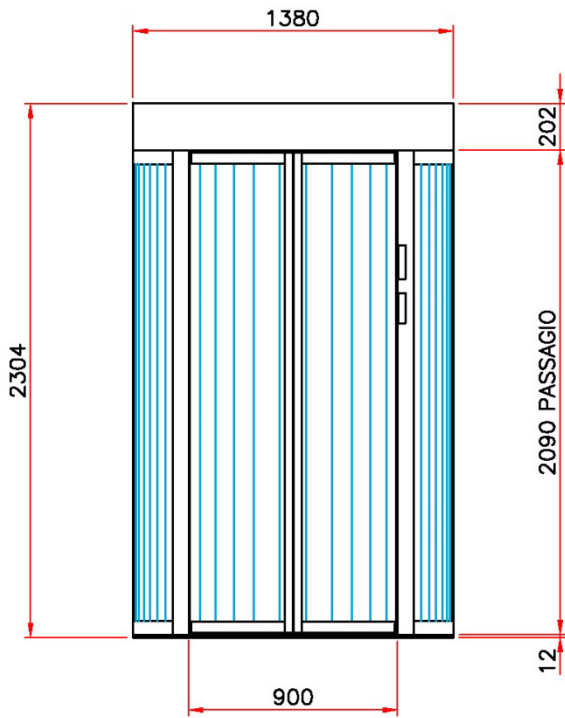

demiDUETTO